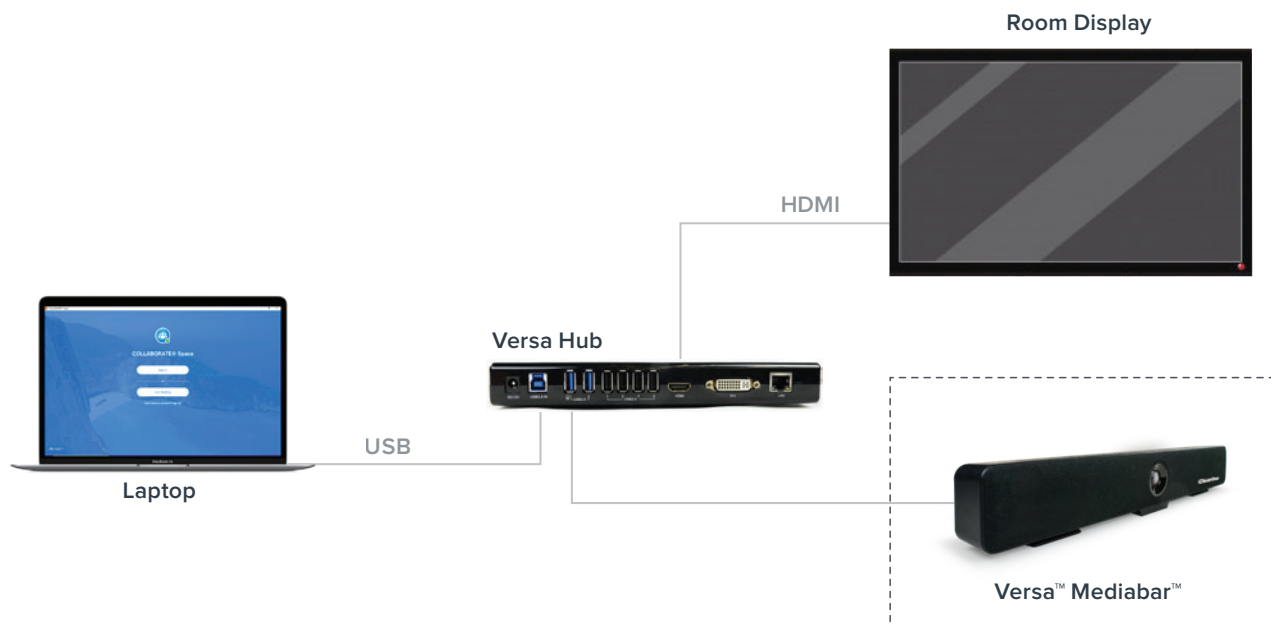

Highlights

- † Built-in 4K Ultra HD camera with 110° ultra-wide-angle field of view.
- † Intelligent audio and video technology plus ePTZ functionality for precise auto framing and people tracking.
- † Integrated 4-element microphone array with 360° omni-directional voice pick-up and intelligent DSP for Acoustic Echo Cancellation (AEC) and automatic noise reduction.
- † Powerful built-in speaker designed to hear every word.
- † Pair with your smartphone or tablet with Bluetooth connectivity for exceptional audio quality
- † Designed for high-quality visual collaboration, audio conferencing, and UC applications from a single integrated device
- † Versatile mounting options including wall and display
- † Supports standard UVC commands for control.
- † Comes with 2-year support and maintenance warranty with additional extension options.

Aura Professional Home Office Application

Complete your **Versa™ Mediabar™** setup by adding other ClearOne Aura products