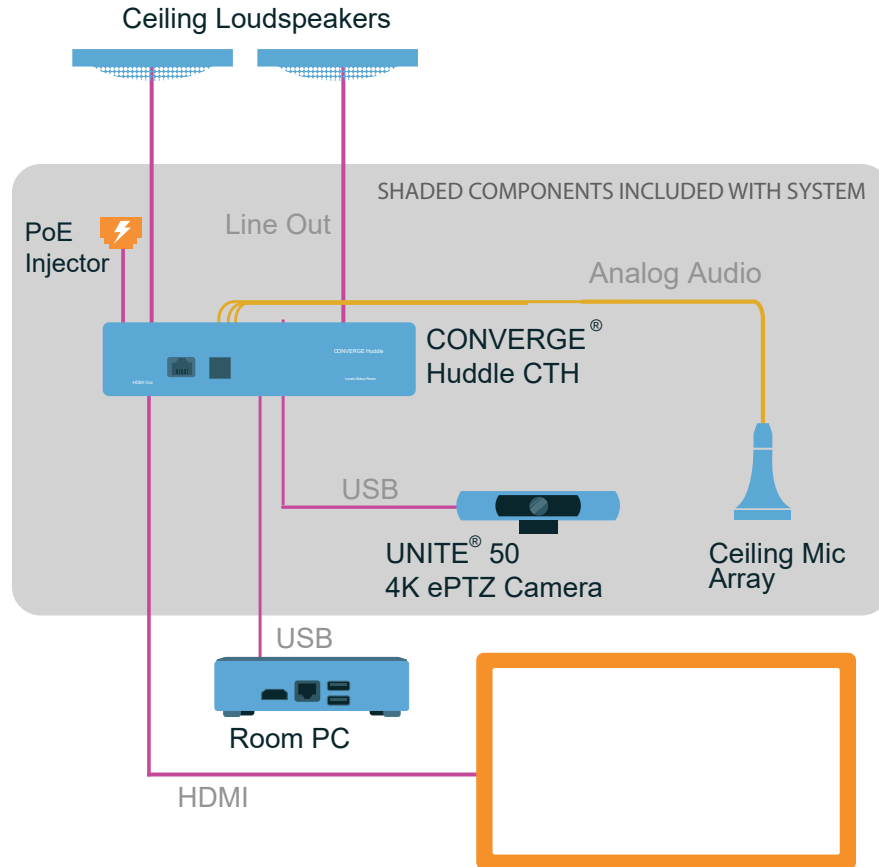

- > One CONVERGE® Huddle CTH audio DSP mixer for a professional audio experience
- > One Ceiling Microphone Array with 360-degree coverage reducing noise and reverberation.
- > Clutter-free with optional CONVERGE Huddle VESA mount
- > One UNITE® 50 4K ultra-wide 120-degree ePTZ camera with 1080p30, and 3x digital zoom to capture all participants in a huddle space or small room.
- > Now, configure Versa Pro CT directly through the USB port, or use network Ethernet jack.
- > Monitor, control, and audit Versa Pro CT with CONVERGENCE™ unified AV network management software.
- > Complimentary 90-day trial of COLLABORATE Space, our powerful cloud-based video collaboration application with a full suite of audio, video, and meeting tools in a persistent space.

Great ideas need to be seen - and heard!™

Versa Pro 150 using Room PC a display, with optional ClearOne Ceiling Loudspeakers

COLLABORATE® Versa Pro 50

Versa® Pro 50

INCLUDES

- CONVERGE® Huddle CTH
- UNITE® 50 4K ePTZ camera
- Ceiling Mic Array (White)
- PoE Injector Kit

CONVERGE HUDDLE CTH

INPUTS

- 3 channel balanced audio mic/line inputs with AEC
- 1 channel balanced audio line input without AEC
- 3.81mm orange-color Phoenix/Euroblock type male header, push-on mini-terminal block

LINE OUTPUTS

- 2 channel balanced audio line outputs, 3.81mm black-color Phoenix/Euroblock type male header, push-on mini-terminal block
- 1 USB 3.0 Type-B
- 1 USB 3.0 Type-A
- RJ-45, 10/100/1000Mbps, passthrough to USB-B 3.0